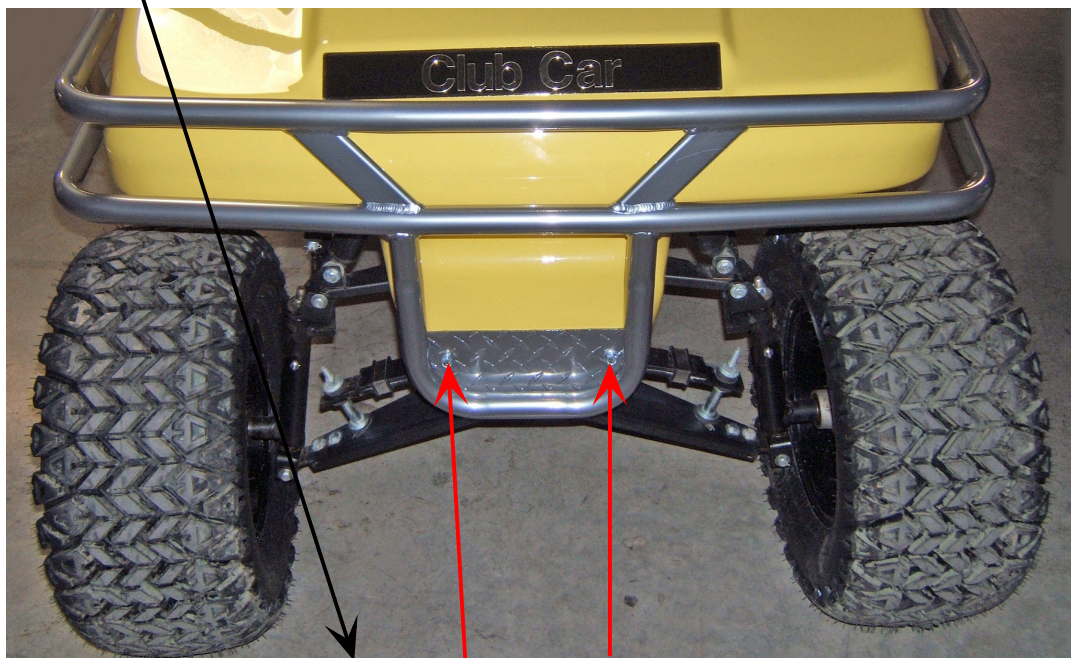

BUGGIES
UNLIMITED

**BSG CC5 MTL
Brush Guard
Club Car DS Models**

**Wear the
appropriate
eye protection!**

**Remove the existing front
Bumper. Set the new
Brush Guard in place,
bolt to the existing
bumper mounting holes.**